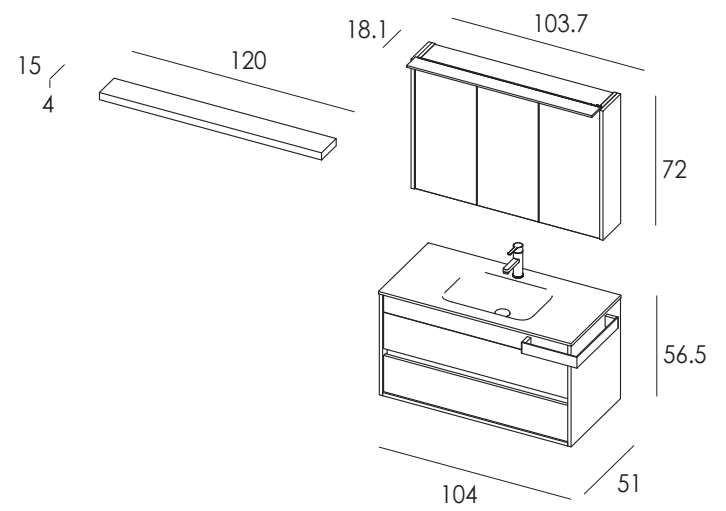

10 - Duetto50

Lavabo Duetto: Mak Mat
Duetto50: Grafite Rovere Old
Gola: Moka
Specchio: Kamus-Grafite Rovere Old
Lampada: Vela100
Portasalviette: Rock Moka
Mensola40: Grafite Rovere Old

Duetto basin: Mak Mat
Duetto50: Grafite Rovere Old
Recessed grip: Moka
Mirror: Kamus-Grafite Rovere Old
Lamp: Vela100
Towel Rail: Rock Moka
Mensola40: Grafite Rovere Old

WT Duetto: Mak Mat
Duetto50: Grafite Rovere Old
Griffmulde: Moka
Spiegel: Kamus-Grafite Rovere Old
Lampe: Vela100
Handtuchhalter: Rock Moka
Mensola40: Grafite Rovere Old