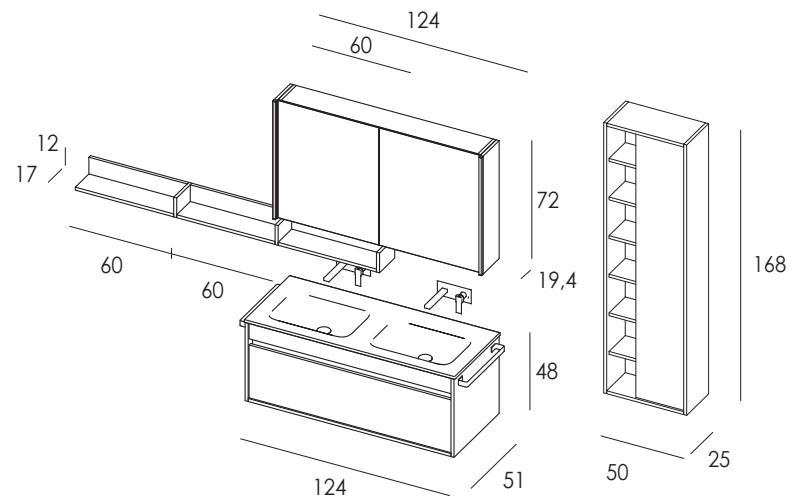

02 - Duetto50

Lavabo Duetto: Mak Mat
Duetto50: SoftMat Quercia Bianco
Gola: Bianco
Specchio: Bside
SoftMat Quercia Bianco
Portasalviette: App50
Med: SoftMat Quercia Bianco

Duetto basin: Mak Mat
Duetto50: SoftMat Quercia Bianco
Recessed grip: Bianco
Mirror: Bside
SoftMat Quercia Bianco
Towel Rail: App50
Med: SoftMat Quercia Bianco

WT Duetto: Mak Mat
Duetto50: SoftMat Quercia Bianco
Griffmulde: Weiß
Spiegel: Bside
SoftMat Quercia Bianco
Handtuchhalter: App50
Med: SoftMat Quercia Bianco